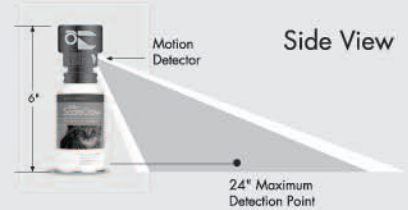

Range Diagrams

Item #	Product	Case Qty	UPC Code
MINCRO-001	Mini ScareCrow - Remailer	6	0.59463.00141.3
MINCRO-002	MiniScareCrow - Retail	4	0.59463.00242.7
MINCRO-REFIL	Mini ScareCrow - Refill	12	0.59463.00243.4

Contech Electronics Inc.
1-800-767-8658
PO Box 115 Saanichton, BC
Canada V8M 2C3
Outside Canada/US
please call: +1-250-652-0755
email: info@scarecrow.com
www.scarecrowinfo.com

System Includes:
Detector/spray head, replaceable canister, training manual, 2 year limited warranty, protective cap and stabilizing base. Requires 4 AAA alkaline batteries, not included.

NOT WEATHERPROOF: Do not use in unprotected areas.

Warranty

Contech warrants to the original purchaser of its products that the product will be free from defects in material and workmanship for a period of two (2) years from purchase date. We will repair or replace any defective products during this warranty period.

Specifications subject to change if improvements are made.