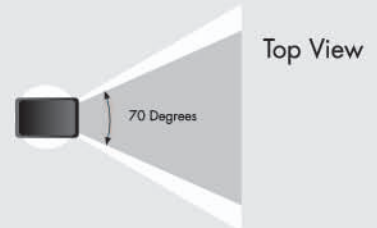

Range Diagrams

Item #	Product	Case Qty	UPC Code
MINCRO-001	Mini ScareCrow - Remailer	6	0.59463.00141.3
MINCRO-002	MiniScareCrow - Retail	4	0.59463.00242.7
MINCRO-REFIL	Mini ScareCrow - Refill	12	0.59463.00243.4

Contech Electronics Inc.
1-800-767-8658
PO Box 115 Saanichton, BC
Canada V8M 2C3
Outside Canada/US
please call: +1-250-652-0755
email: info@scarecrow.com
www.scarecrowinfo.com

System Includes:
Detector/spray head, replaceable canister, training manual, 2 year limited warranty, protective cap and stabilizing base. Requires 4 AAA alkaline batteries, not included.

NOT WEATHERPROOF: Do not use in unprotected areas.

Warranty

Contech warrants to the original purchaser of its products that the product will be free from defects in material and workmanship for a period of two (2) years from purchase date. We will repair or replace any defective products during this warranty period.

Specifications subject to change if improvements are made.